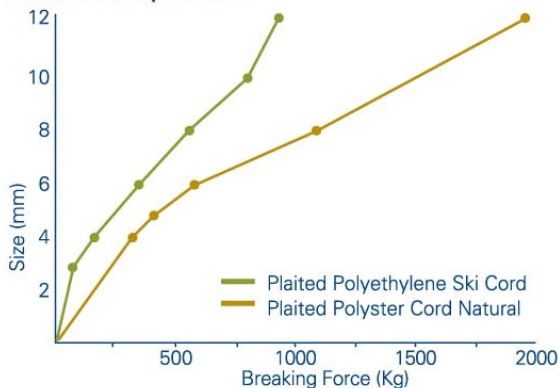

Break Comparison